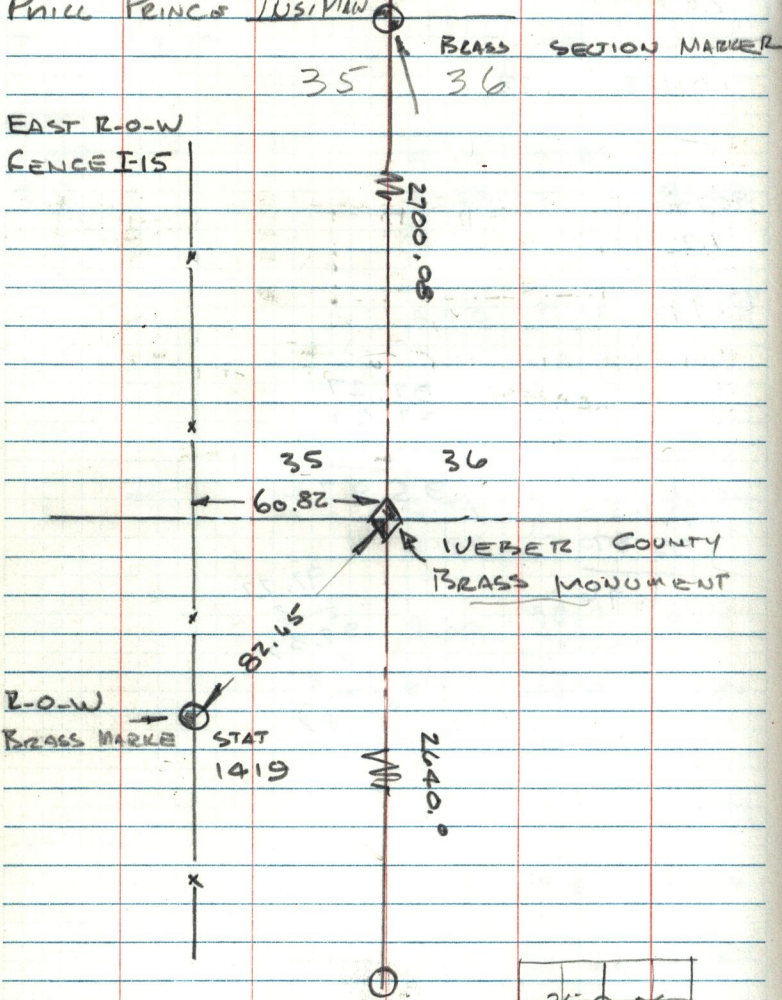

1/4 COR 35 | 36 T1N R2W

GARY Hill CHIEF PARTY
PRILL PRINCE US/MW

NOV. 19.74

	35	36